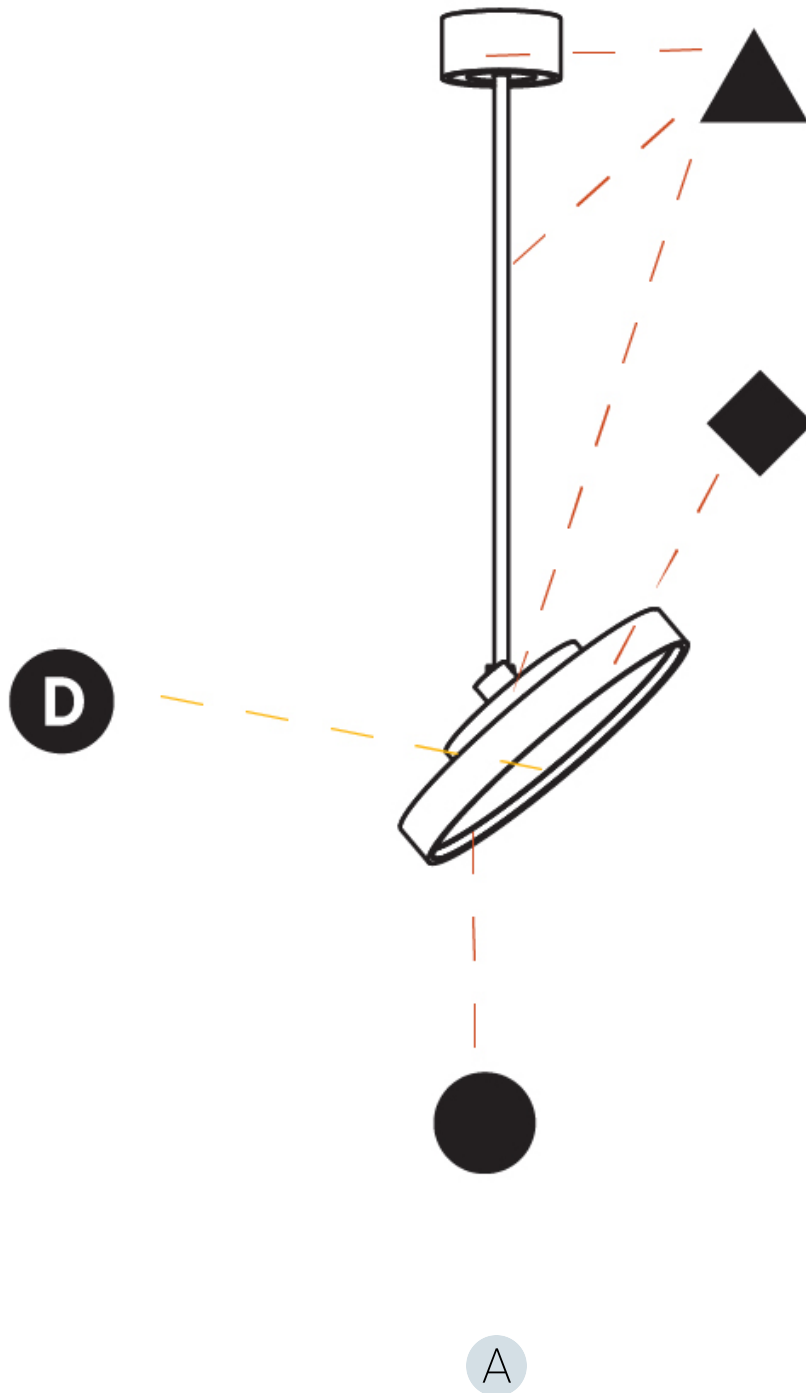

SIGN DIVA FLEX KORONA SUSPENSION

A30863-

PROJECT
TYPE
SPECIFIER
QUANTITY
DATE